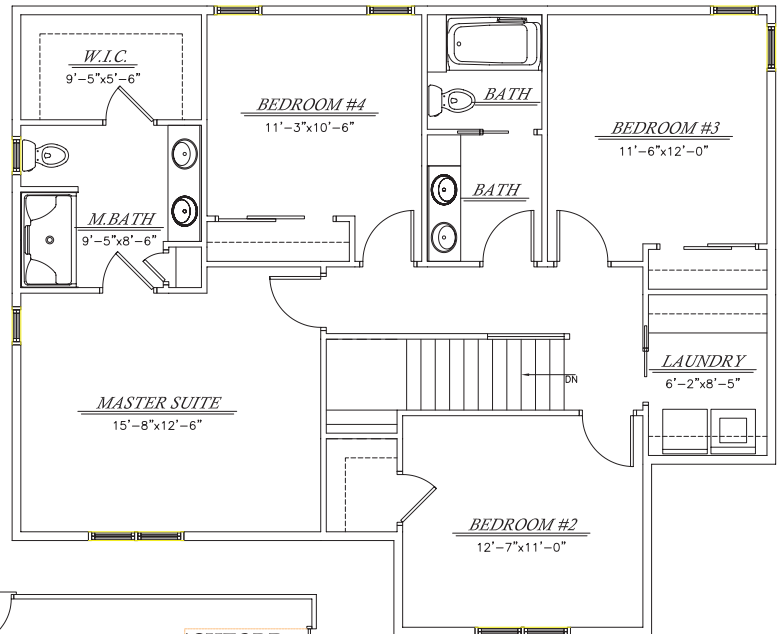

ASHFORD

2 STORY
4 BR / 2.5 BA / 3 CAR
2356 sq ft

1ST FLOOR 1245 sq.ft.

2ND FLOOR 1111 sq.ft.

ASHFORD
1245 SQ. FT. (1st FLOOR)
1111 SQ. FT. (2nd FLOOR)
2356 SQ. FT. (TOTAL)