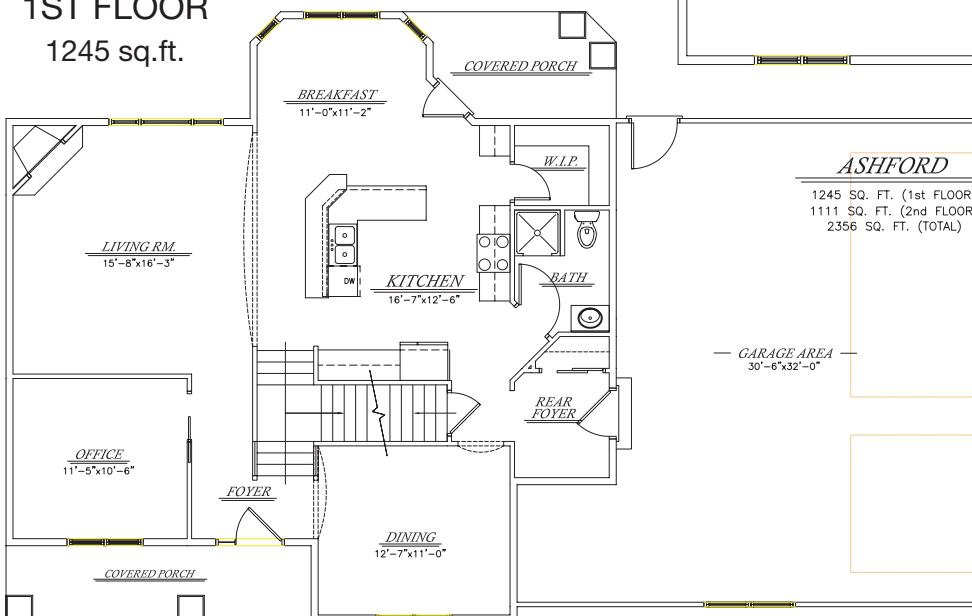

ASHFORD

2 STORY
4 BR / 2.5 BA / 3 CAR
2356 sq ft

1ST FLOOR 1245 sq.ft.

2ND FLOOR 1111 sq.ft.

ASHFORD
1245 SQ. FT. (1st FLOOR)
1111 SQ. FT. (2nd FLOOR)
2356 SQ. FT. (TOTAL)