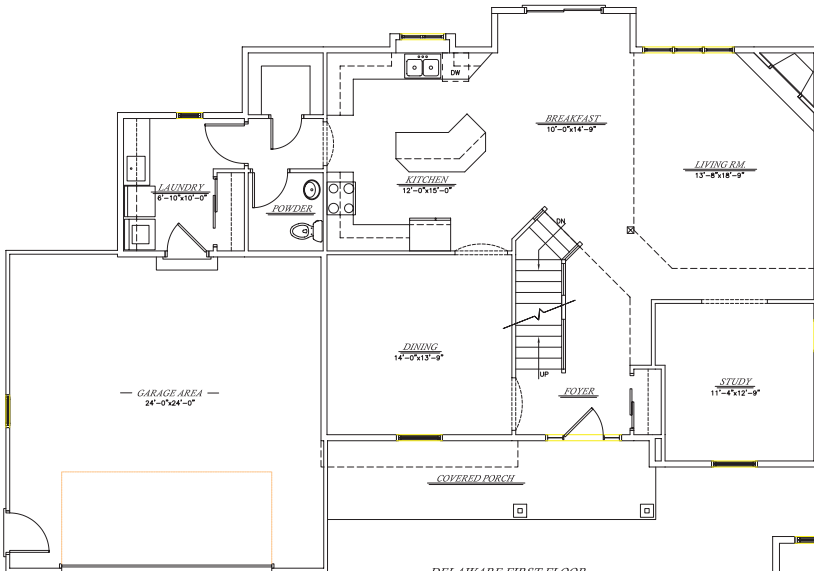

DELAWARE SECOND FLOOR
1400 SQ. FT. (1st FLOOR)
1042 SQ. FT. (2nd FLOOR)
2442 SQ. FT. (TOTAL)