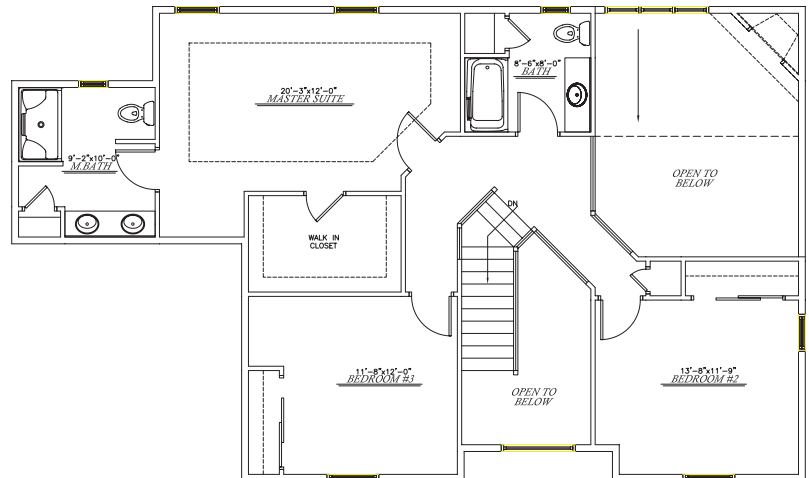

DELAWARE SECOND FLOOR
1400 SQ. FT. (1st FLOOR)
1042 SQ. FT. (2nd FLOOR)
2442 SQ. FT. (TOTAL)