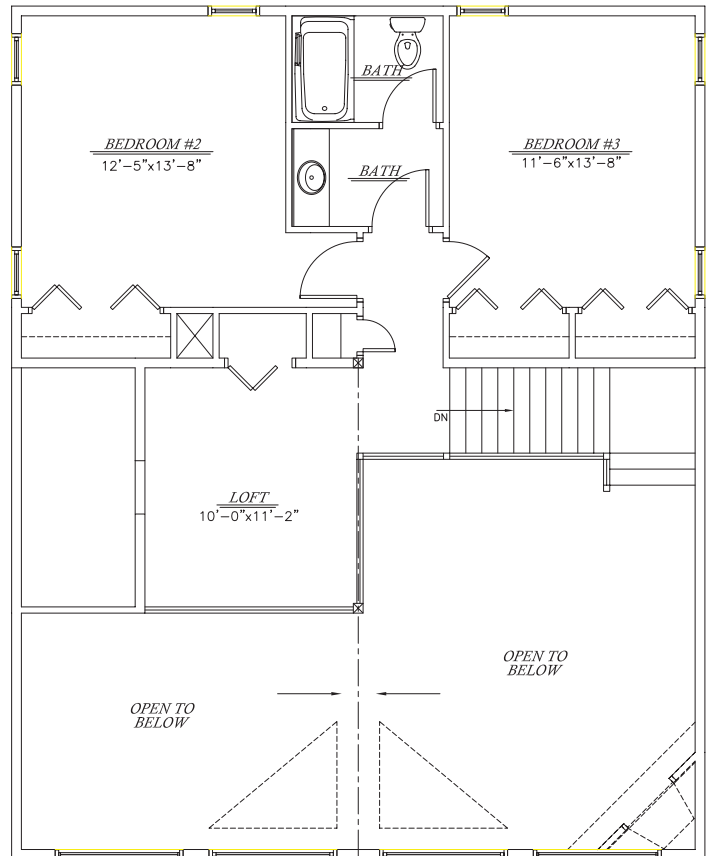

### LAKEVIEW I - LOFT

1st Floor Master  
 3 BR / 2 BA / 0 CAR  
 1988 sq ft

*FIRST FLOOR PLAN*  
 1300 SQ. FT.

*SECOND FLOOR PLAN*  
 688 SQ. FT.