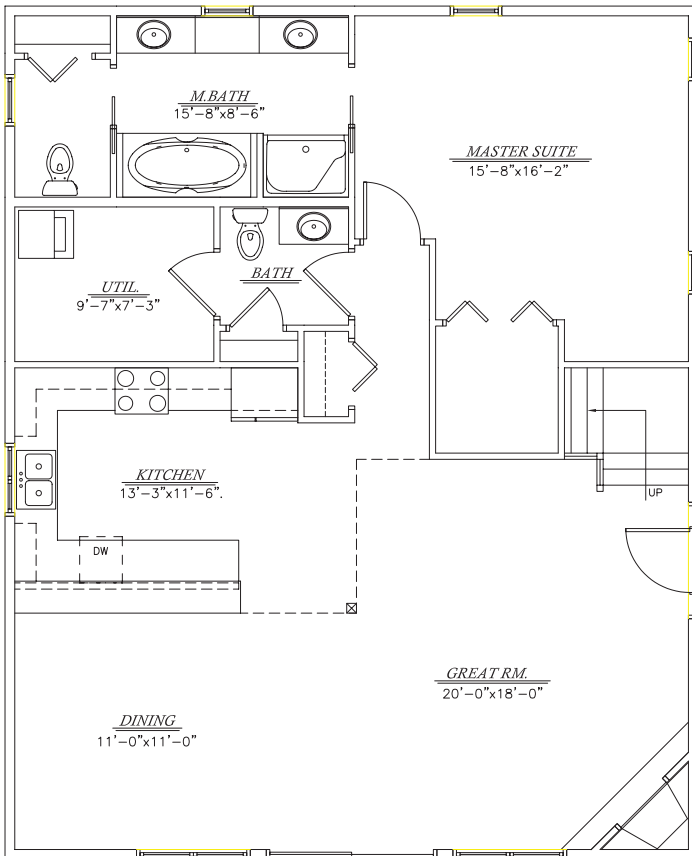

### LAKEVIEW I - LOFT

1st Floor Master  
 3 BR / 2 BA / 0 CAR  
 1988 sq ft

*FIRST FLOOR PLAN*  
 1300 SQ. FT.

*SECOND FLOOR PLAN*  
 688 SQ. FT.