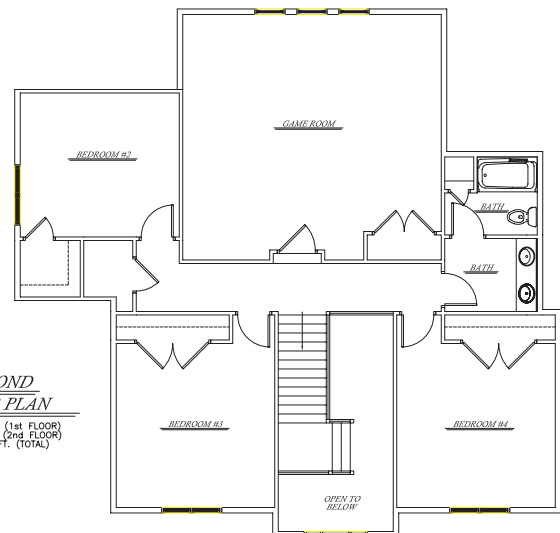

MEADOWBROOK

1.5 Story
 1st Floor Master
 4 BR / 2-1/2 BA / 3 CAR
 3624 sq ft

FIRST FLOOR PLAN
 2264 SQ. FT. (1st FLOOR)
 1360 SQ. FT. (2nd FLOOR)
 3624 SQ. FT. (TOTAL)

SECOND FLOOR PLAN
 2264 SQ. FT. (1st FLOOR)
 1360 SQ. FT. (2nd FLOOR)
 3624 SQ. FT. (TOTAL)