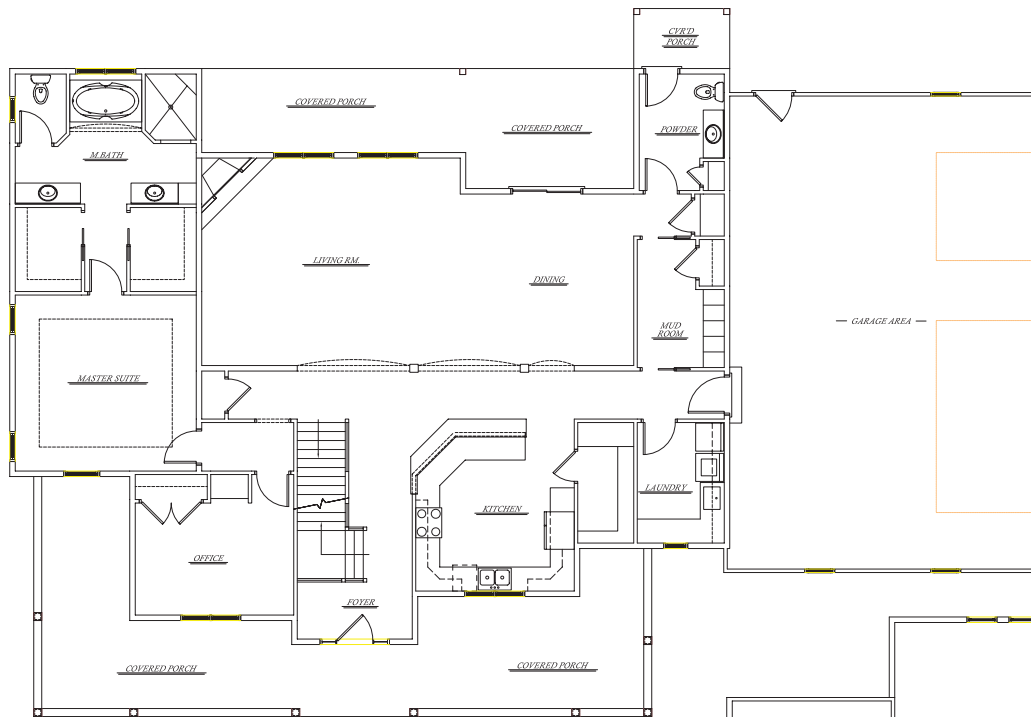

MEADOWBROOK

1.5 Story
 1st Floor Master
 4 BR / 2-1/2 BA / 3 CAR
 3624 sq ft

FIRST FLOOR PLAN
 2264 SQ. FT. (1st FLOOR)
 1360 SQ. FT. (2nd FLOOR)
 3624 SQ. FT. (TOTAL)

SECOND FLOOR PLAN
 2264 SQ. FT. (1st FLOOR)
 1360 SQ. FT. (2nd FLOOR)
 3624 SQ. FT. (TOTAL)